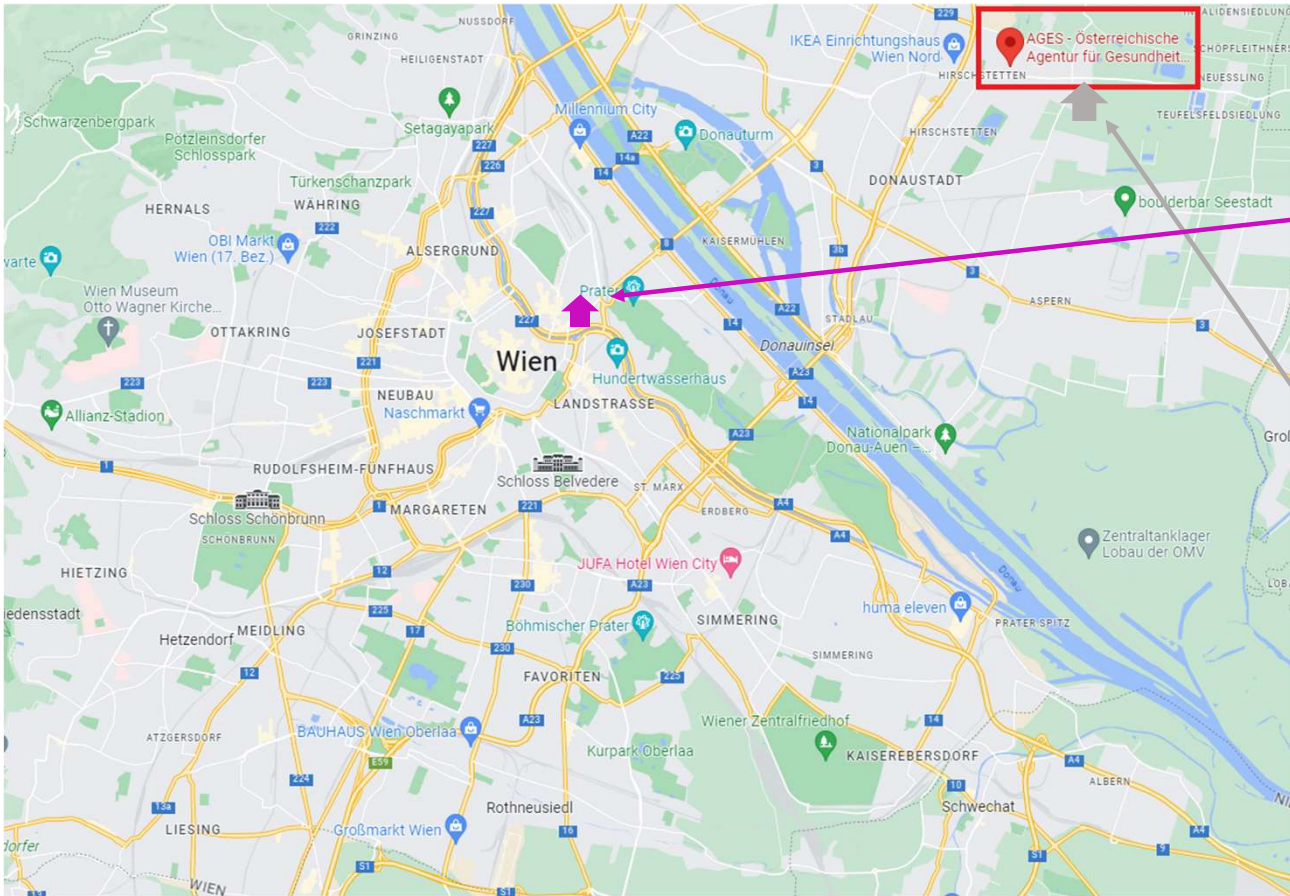

ANNUAL MEETING OF THE AUSTRIAN SOIL SCIENCE SOCIETY

Locations of hotel and the meeting venue (AGES)

Public transport from/to hotel is approx. **1h !** (except for motel22)

Meeting Location

AGES/Austrian Agency for Health and Food Safety
Spargelfeldstraße 191,
1220 Wien

Hotel Anatol
Webgasse 26, 1060 Wien

From U3 Zieglergasse (direction →Simmering) to Stephansplatz by U1 (→Leopoldau) to Kagraner Platz. From here take the bus 24A (→Neueßling) to Wien Breitenleer Straße/Arnikaweg, walk 450m

Alternative accomodation:

Motel22 (without reservations)
Breitenleerstraße 253, 1220 Wien

Bus 24A Breitenlee